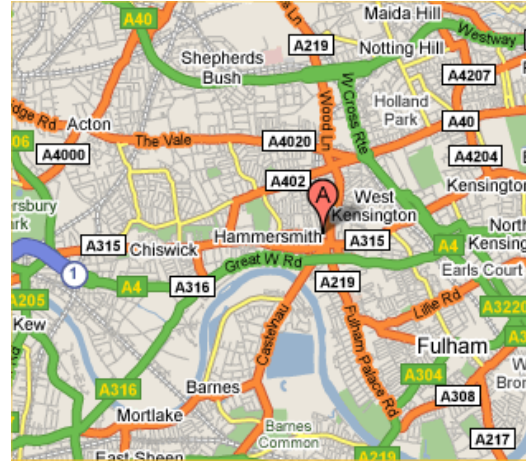

Mamut Business Resource Centre Location Map

Mamut Software Limited
Mamut Business Resource Centre
26-28 Hammersmith Grove
London, W6 7BA
Telephone: +44 (0) 845 130 3975
Facsimile: +44 (0) 028 834 1170

- We are the entrance next to fitness first: 26-28 Hammersmith Grove
- Once in the building proceed to the 4th floor.

If using Hammersmith and City line:

- Come out of the station and turn right on to Beadon road.
- Follow the road straight down and take the first road on your right (Hammersmith Grove).
- Walk straight down past the car park
- We are the entrance next to fitness first: 26-28 Hammersmith Grove
- Once in the building proceed to the 4th floor.

By Tube

Our London Mamut Business Resource Centre is approximately five minutes walk from Hammersmith underground station, which is serviced by the Piccadilly, District and Hammersmith and City lines.

If using District or Piccadilly line:

- Take exit (The Broadway) from station
- Once you come out of the station immediately cross the first set of traffic lights in front of you.
- Facing towards the Vodafone shop, cross the second set of lights and turn left on to Beadon Rd.
- Follow the road straight down and take the first road on your right (Hammersmith Grove).
- Walk straight down past the NCP car park

By Car

The office overlooks the Hammersmith Gyratory System, and has links with A4; with the A40 and A406 within a few minutes drive.

Nearest NCP - Next door to the office building. Parking costs for the NCP car park are approximately £12 for 4-6 hours. Please check www.ncp.co.uk for the latest prices and opening hours.